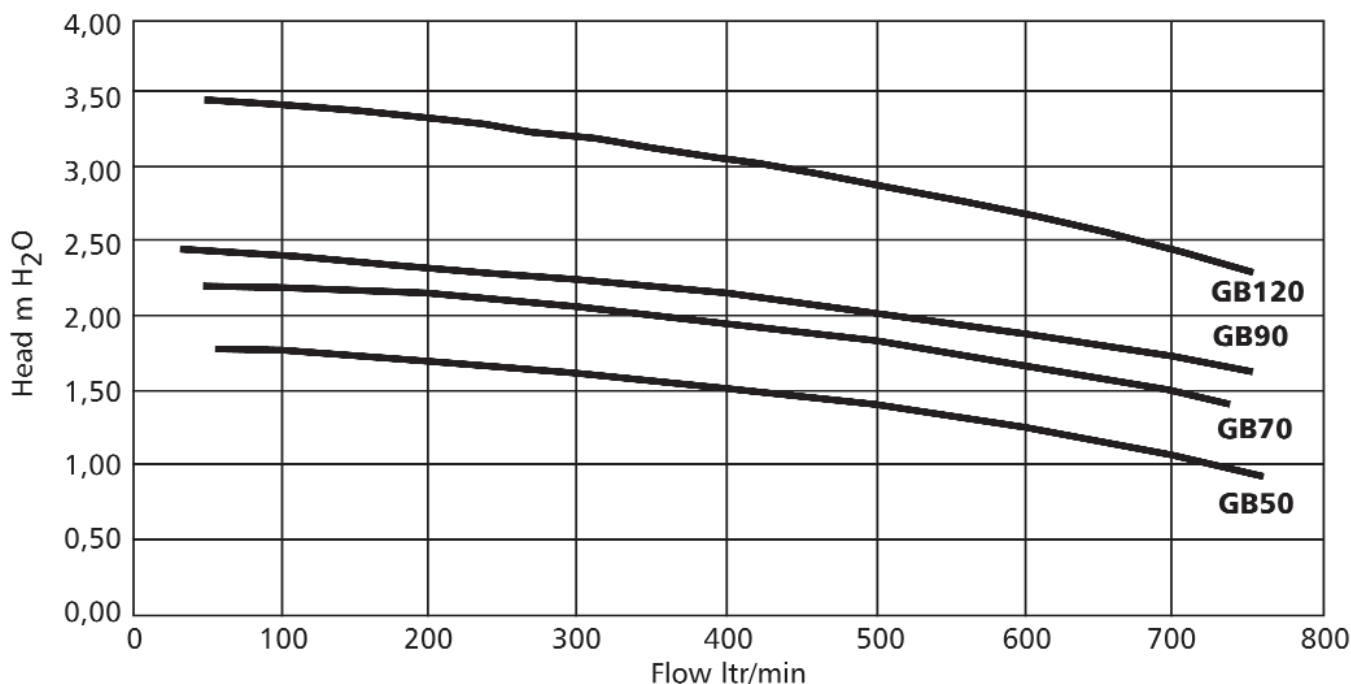

Modern compact design

Uni-directional discharge port

Approved according to European Standards

Power Options

500, 700, 900 and 1200W.

Voltage

230V, 50Hz

Accessories

The uni-directional discharge port for easy installation allows standard 1 1/2" BSP unions with 32mm sockets.

Technical Data

Performance curves 230V 50Hz

Dimension Details

Lowara UK Limited
 Millwey Rise Industrial Estate
 Axminster
 Devon EX13 5HU
Tel: Reception 01297 630200
Tel: Sales 01297 630230
Fax: 01297 630270
lowarauk.south@itt.com
www.lowara.co.uk