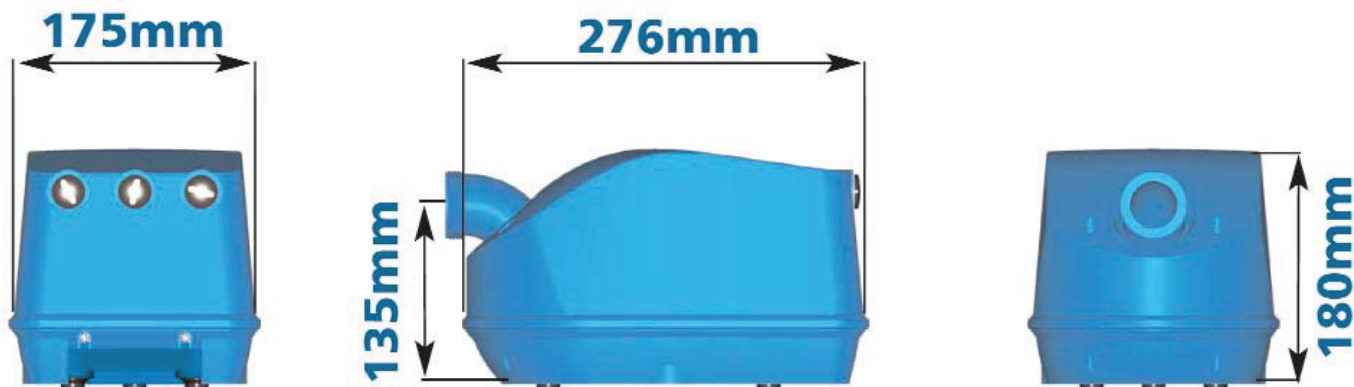

Modern compact design

Uni-directional discharge port

Approved according to European Standards

Power Options

500, 700, 900 and 1200W.

Voltage

230V, 50Hz

Accessories

The uni-directional discharge port for easy installation allows standard 1 1/2" BSP unions with 32mm sockets.

Technical Data

Performance curves 230V 50Hz

Dimension Details

Lowara UK Limited
 Millwey Rise Industrial Estate
 Axminster
 Devon EX13 5HU
Tel: Reception 01297 630200
Tel: Sales 01297 630230
Fax: 01297 630270
lowarauk.south@itt.com
www.lowara.co.uk